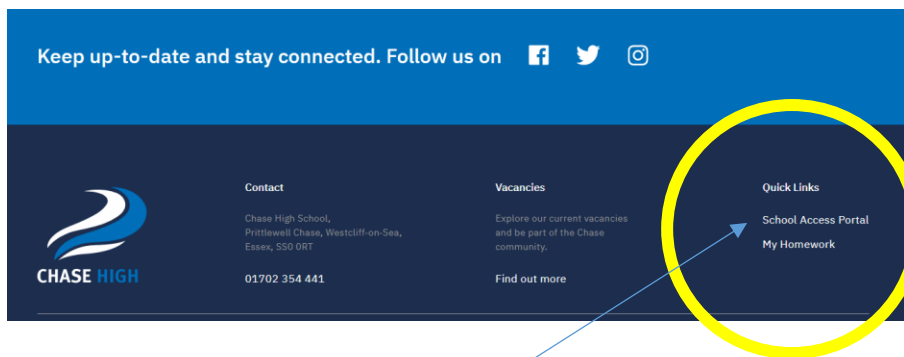

## How to access the school portal

Open an internet browser (such as Google Chrome/Safari/Edge)

Type in [www.chasehigh.org](http://www.chasehigh.org)

Scroll to the bottom of the page

Click on the School Access Portal link